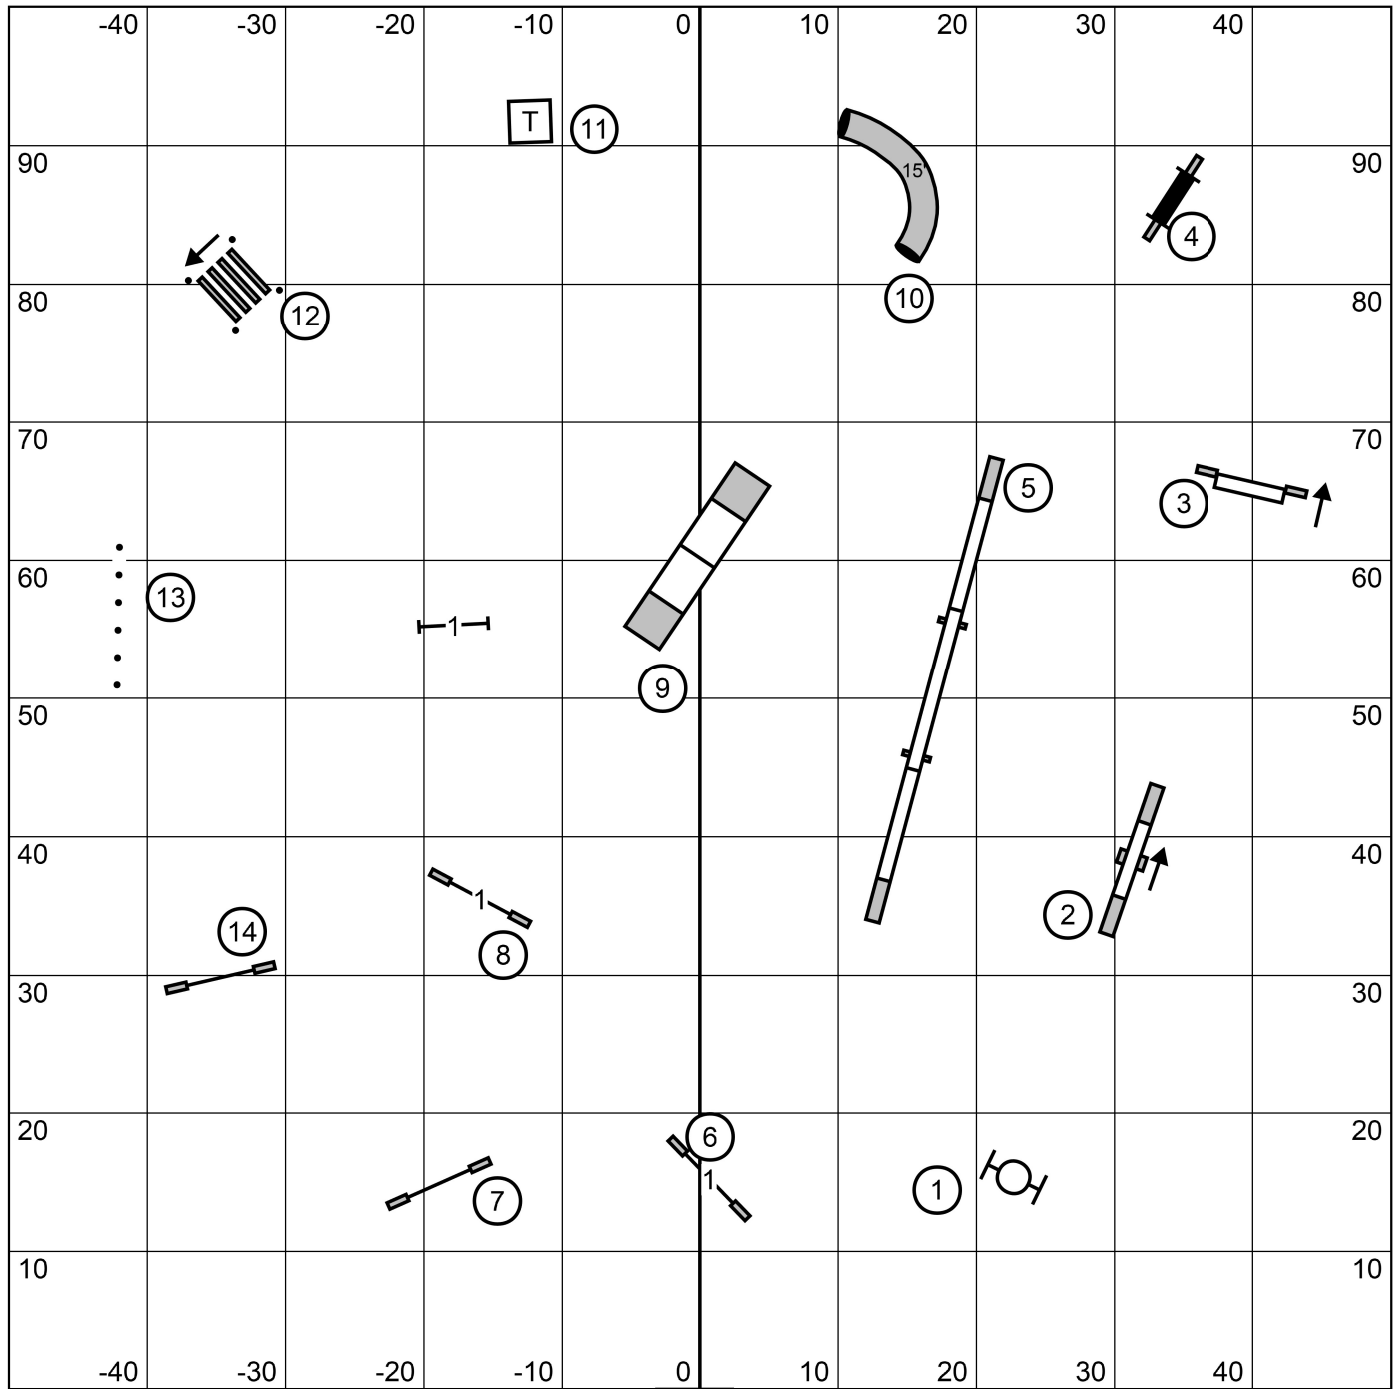

Next dog in line - please enter
 when dog on course approaches
 dog walk #15

Exit

T/S

Enter

Next dog in line - please enter
when dog on course leaves
table #11

NORCAL Golden Retriever Club
Saturday, May 25, 2024
Excellent / Masters Standard
Judge: Kenneth Boyd

Exit

T/S

Enter

Next dog in line - please enter
when dog on course leaves
table #10

NORCAL Golden Retriever Club
Saturday, May 25, 2024
Open Standard
Judge: Kenneth Boyd

Enter

T/S

Exit