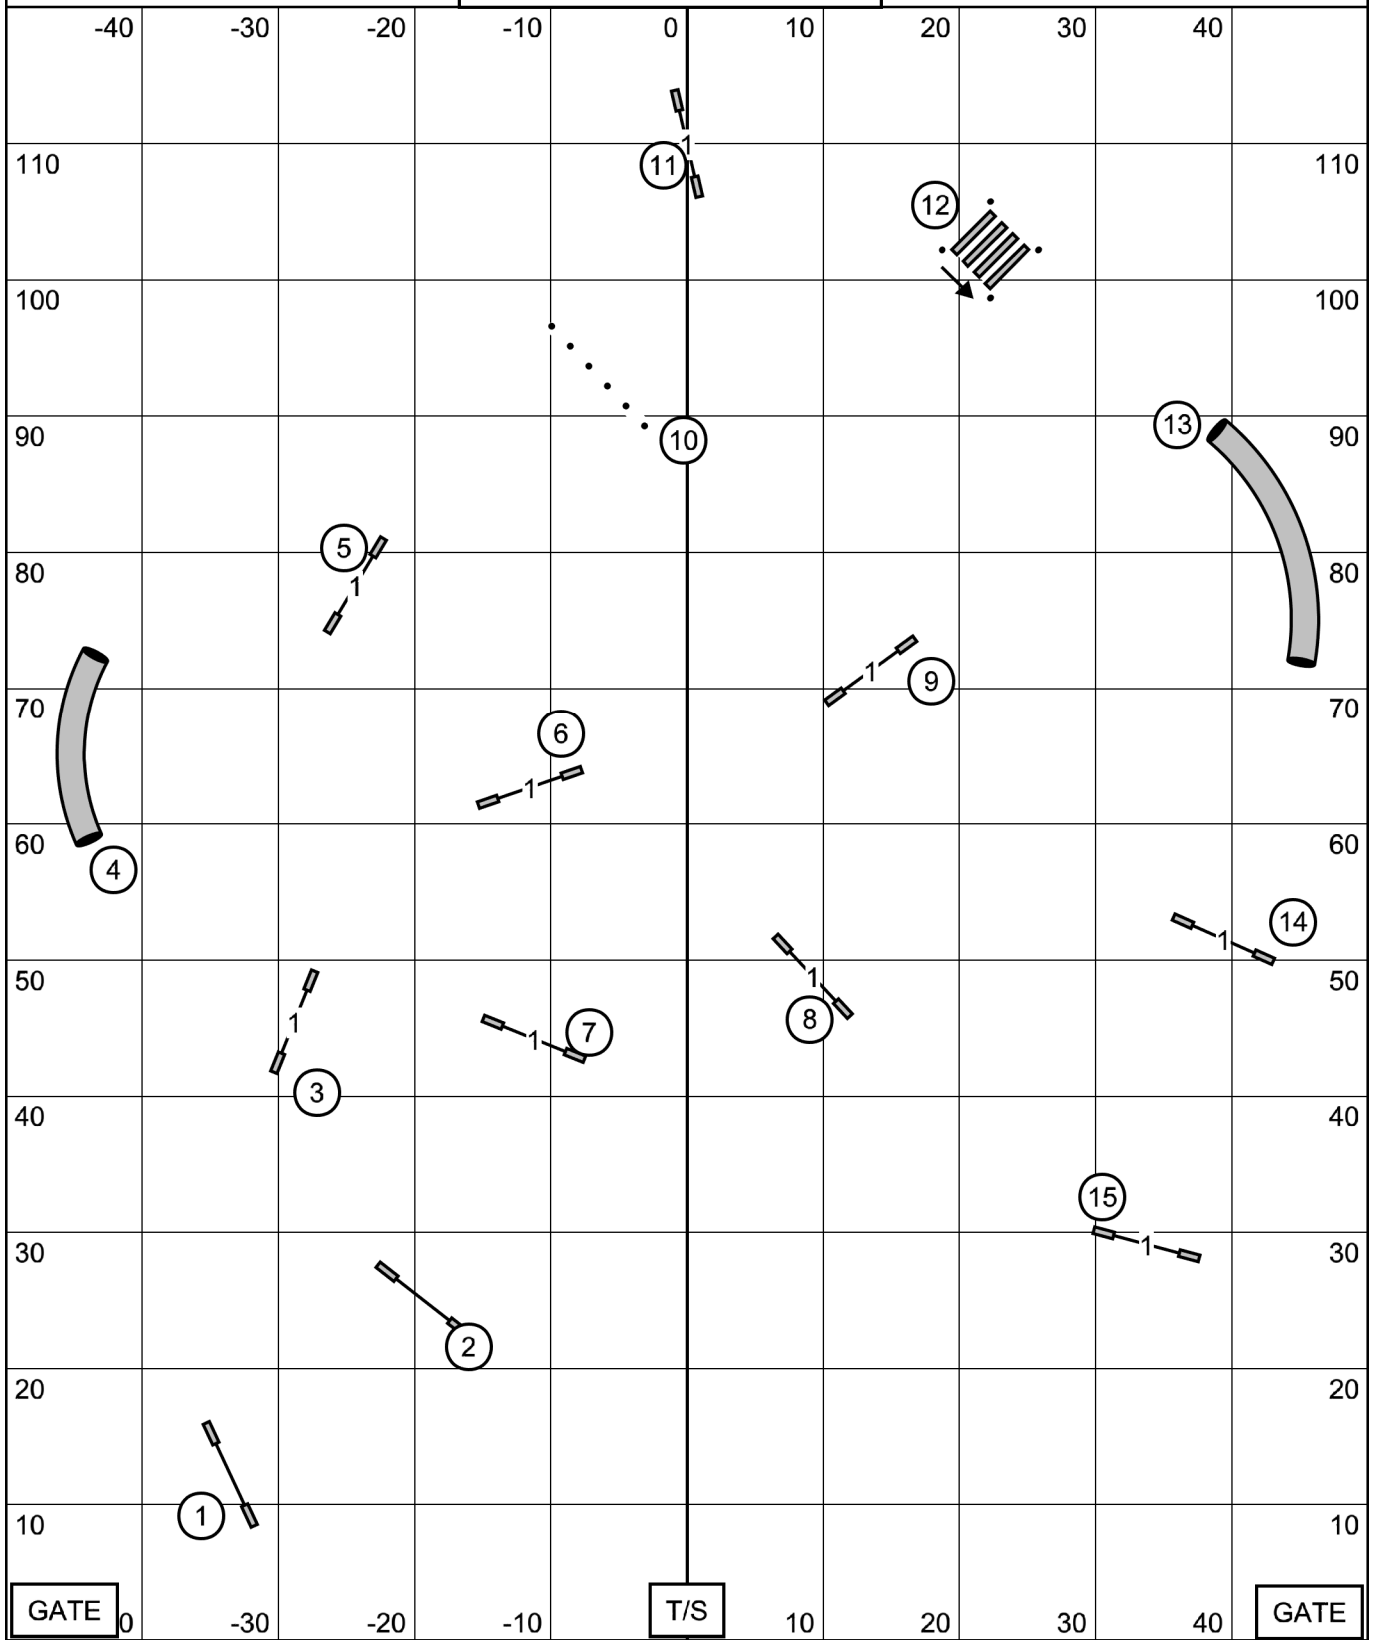

NOVICE JWW
NORCAL Golden Retriever Club
Woodland, CA
Saturday, May 25, 2024
Surface - Outdoors on Grass
Judge - Michelle Persian