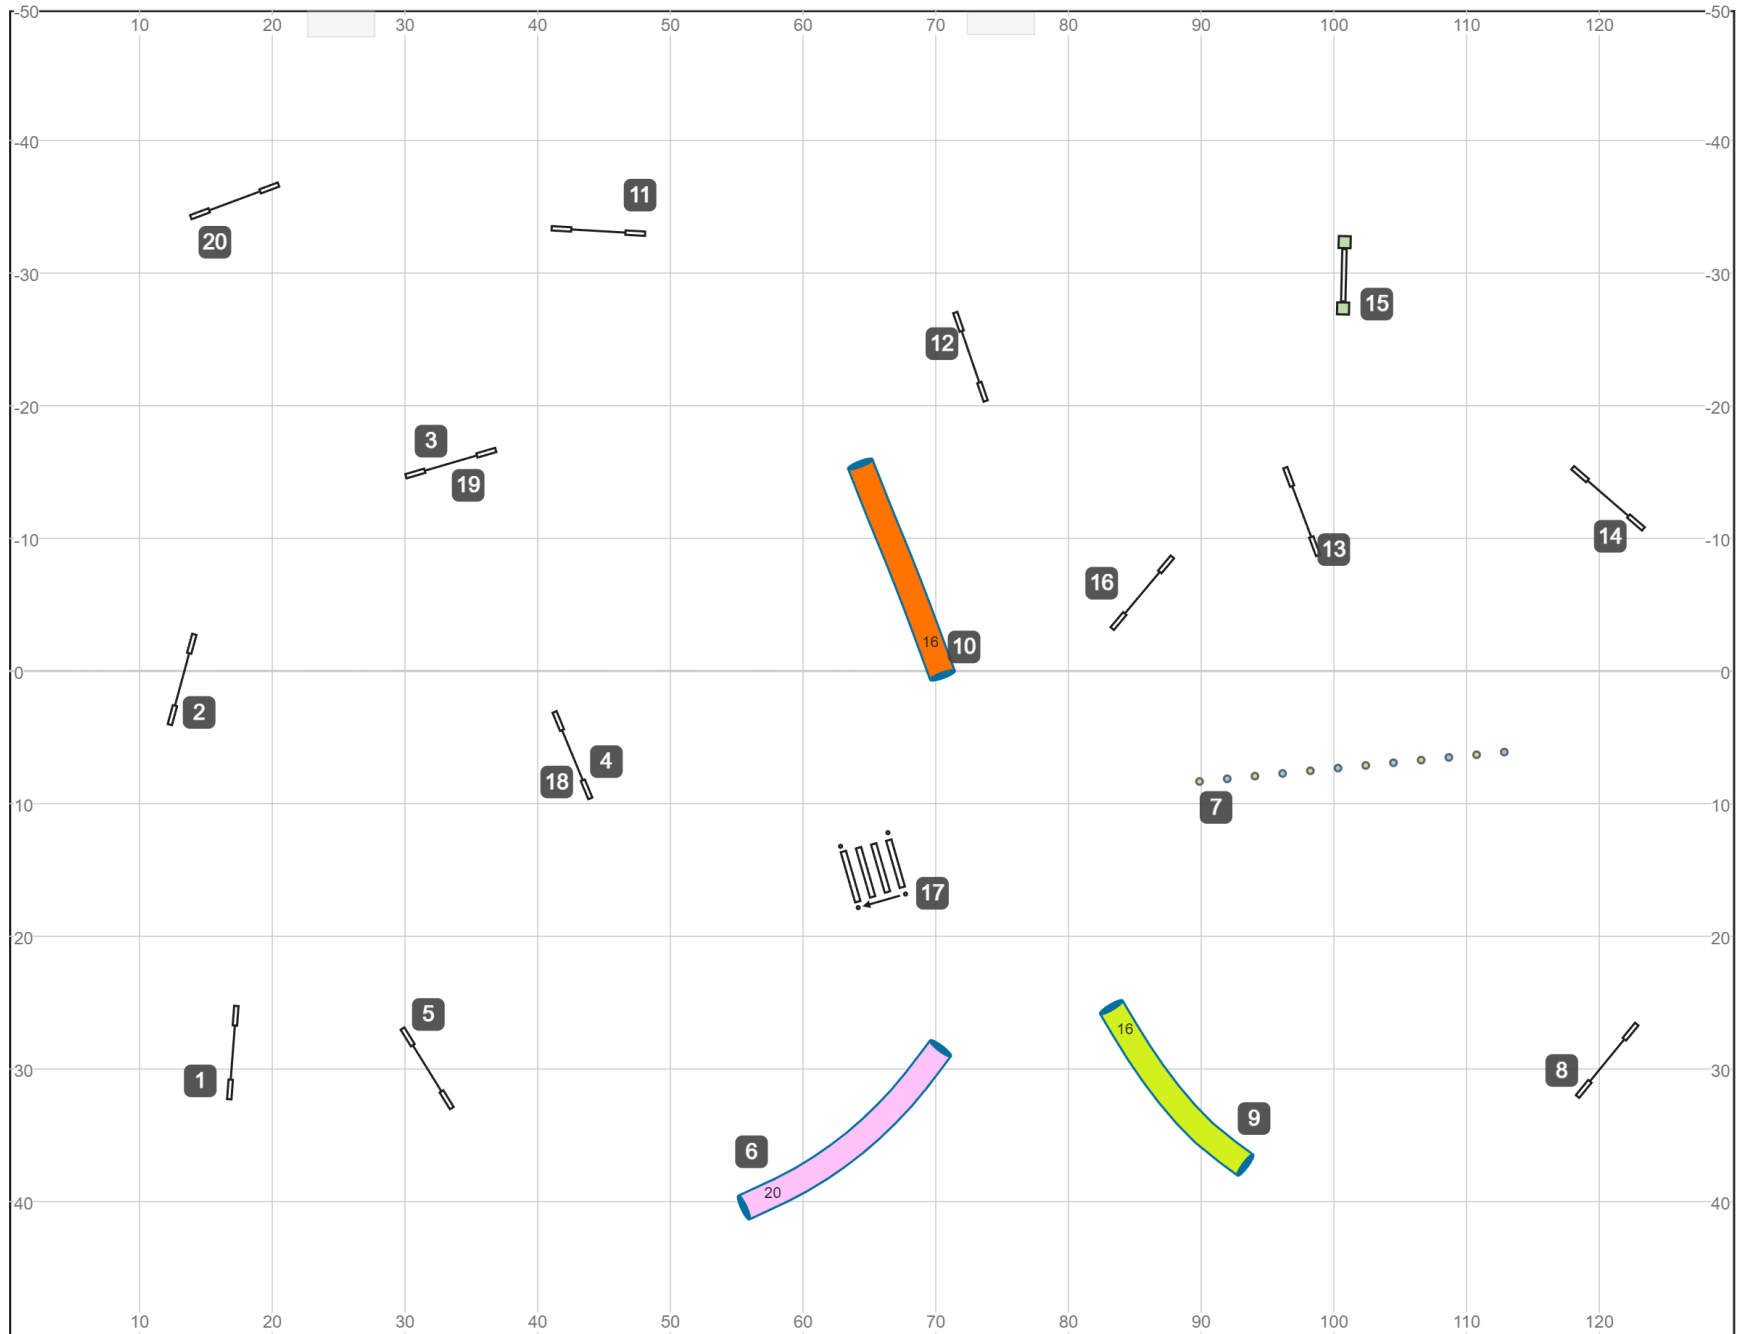

NORCAL Golden Retriever Club - 25 May 2024 AKC ISC - Jumping 2 - Designer:Jan Egil Eide / Judge:Bill Pinder

Path length (ft):636.6