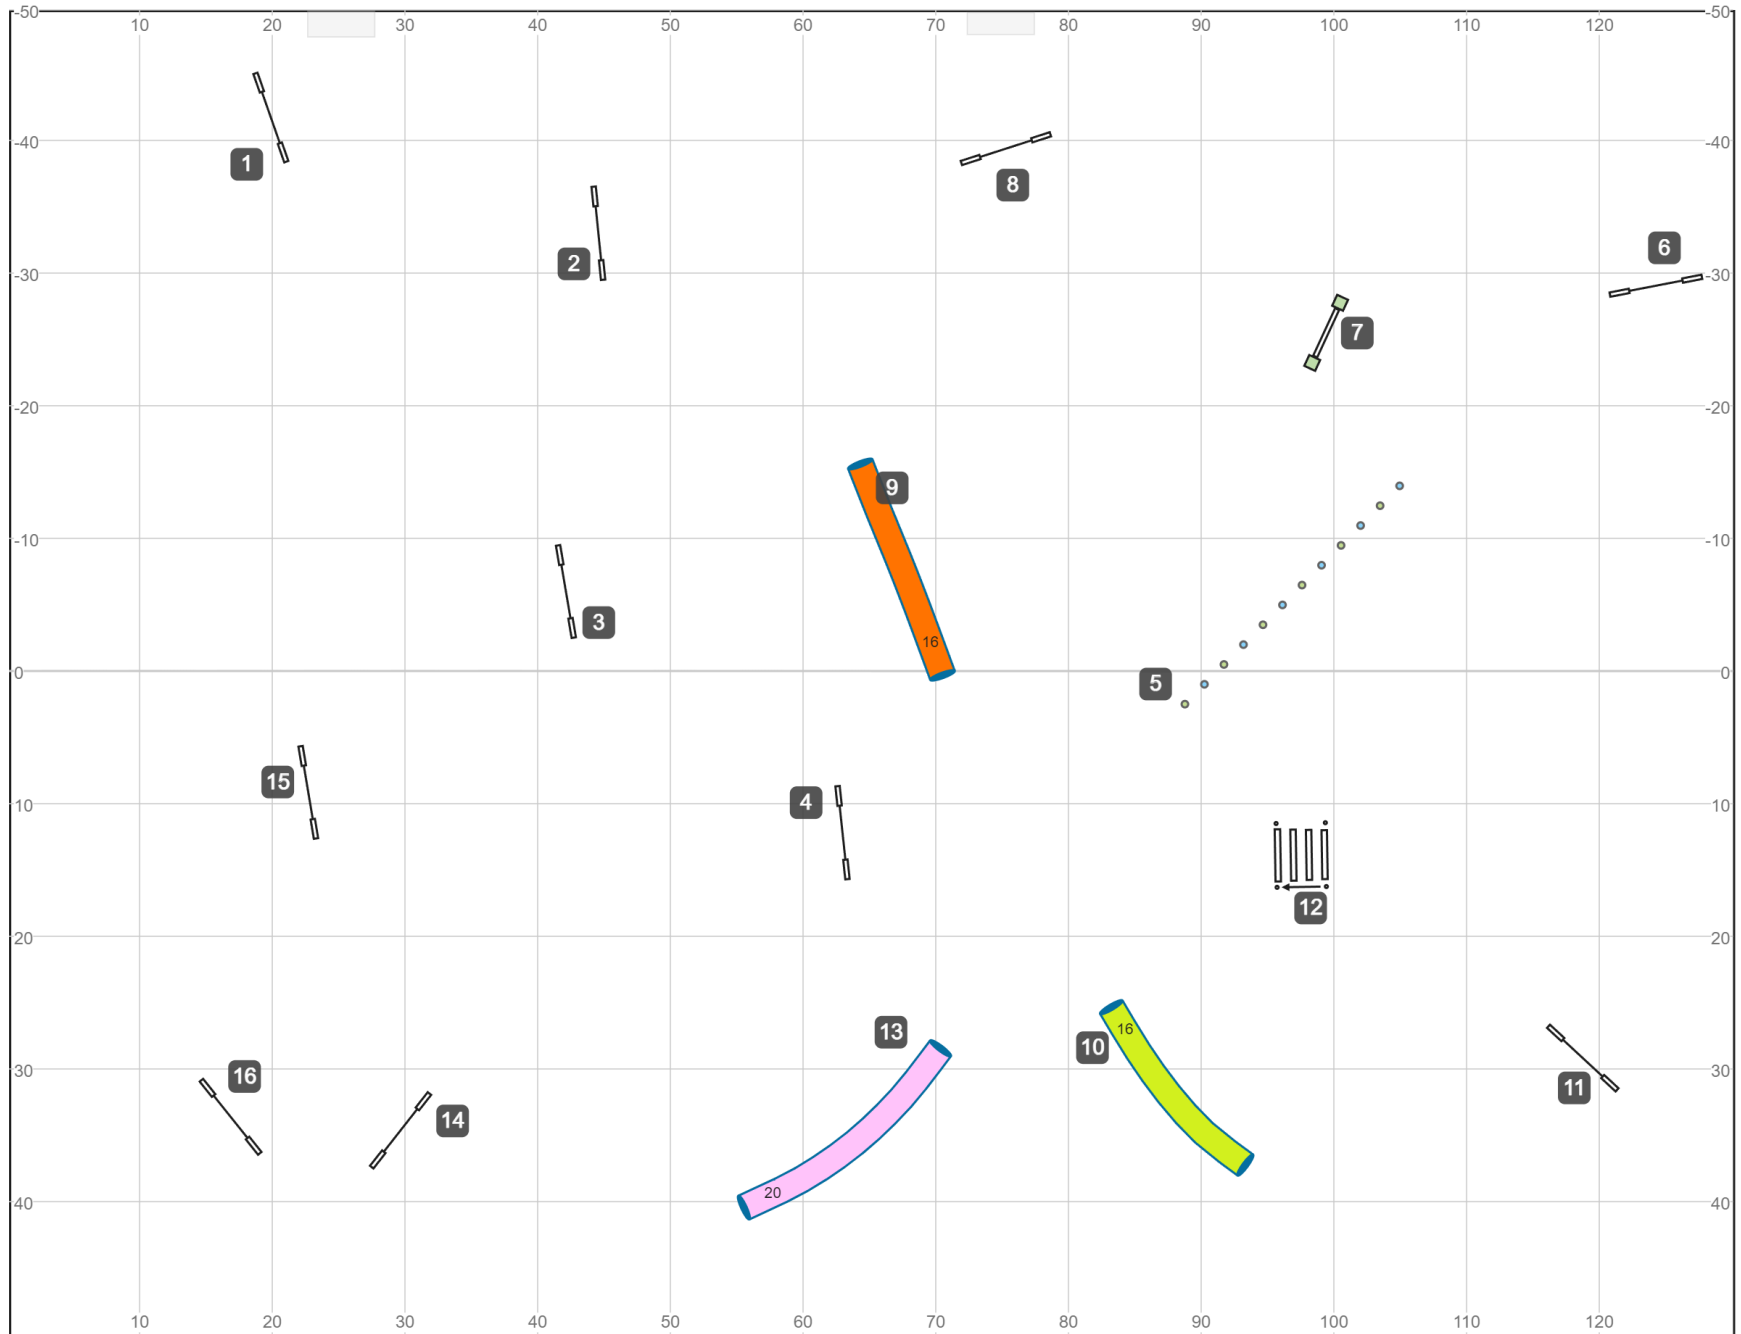

NORCAL Golden Retriever Club - 25 May 2024 AKC ISC - Jumping 1 - Designer:Jan Egil Eide / Judge:Bill Pinder

Path length (ft):519