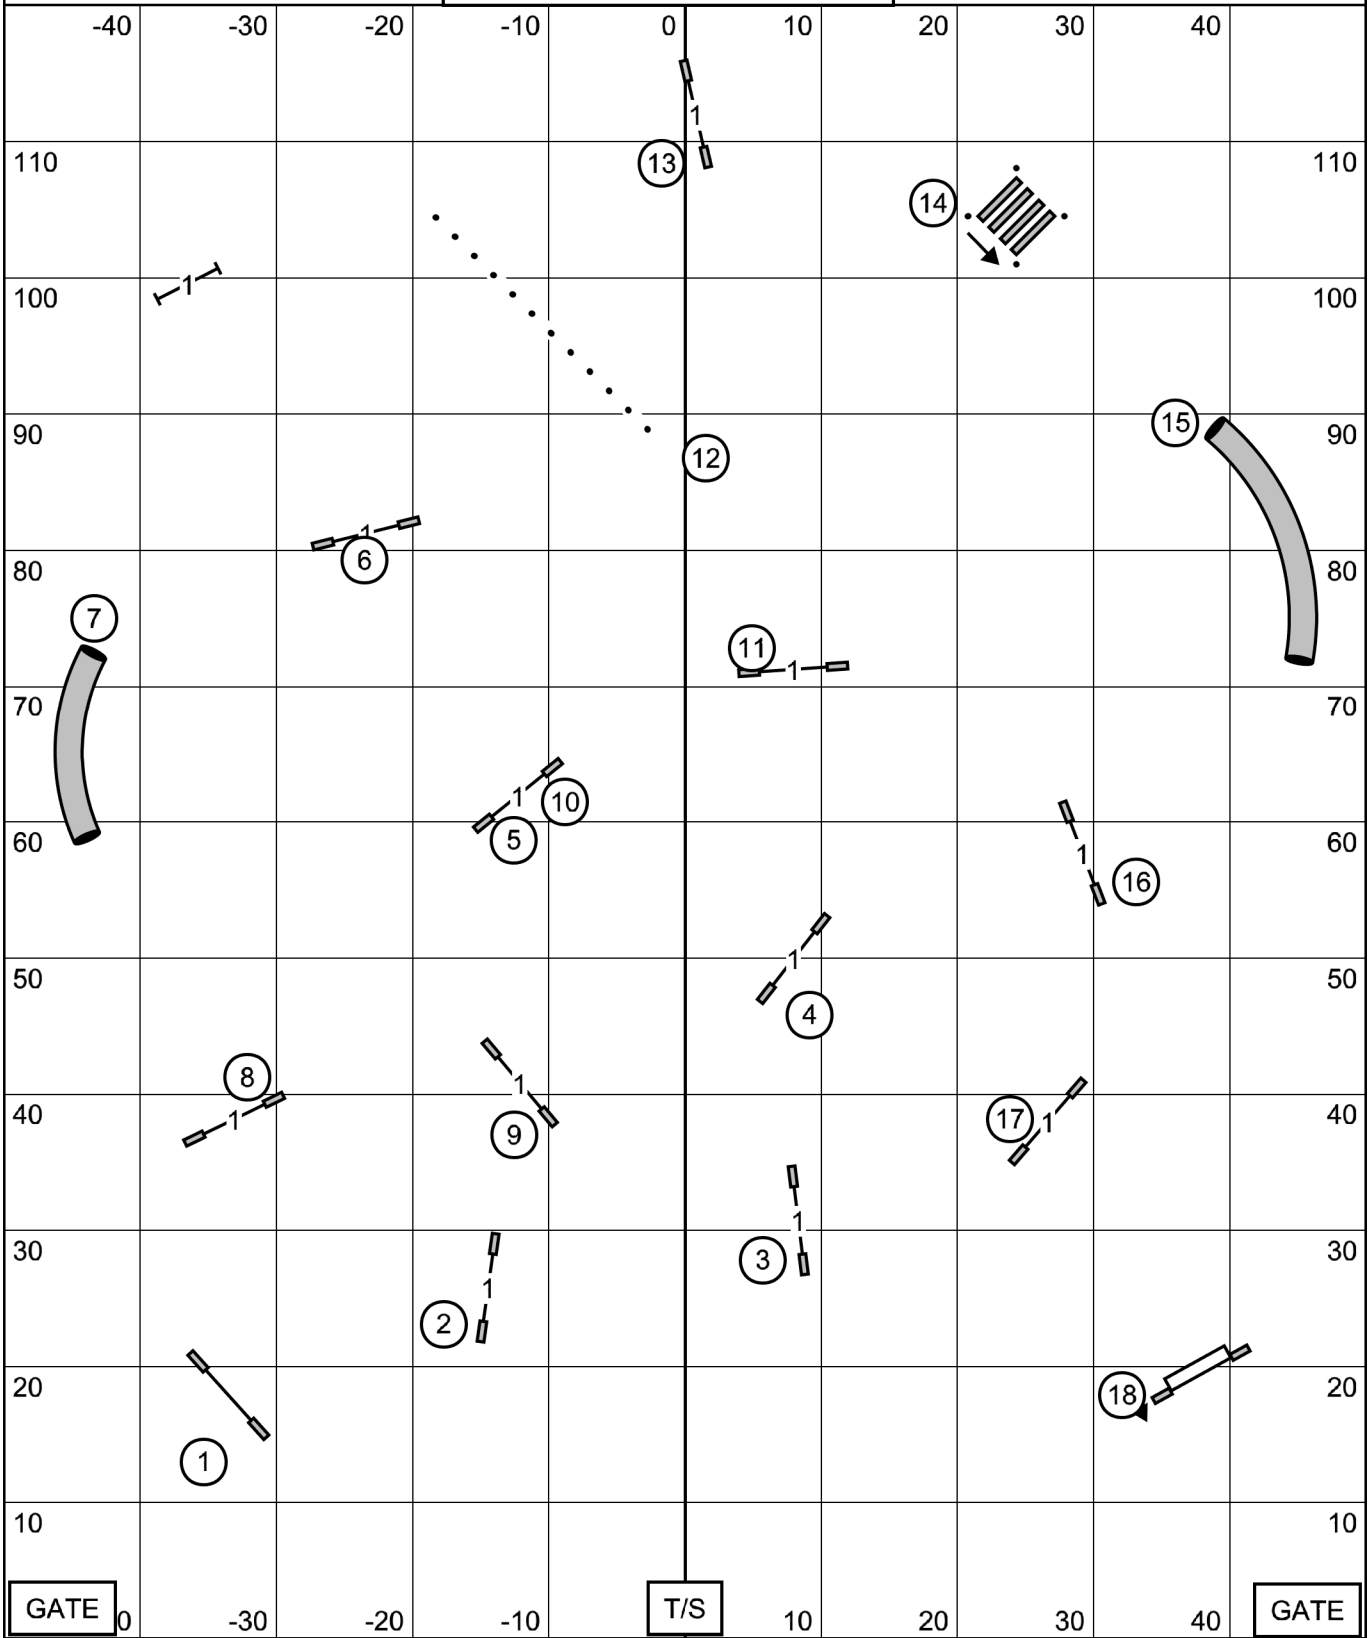

EXCELLENT/MASTER JWW

NORCAL Golden Retriever Club
Woodland, CA
Saturday, May 25, 2024
Surface - Outdoors on Grass
Judge - Michelle Persian