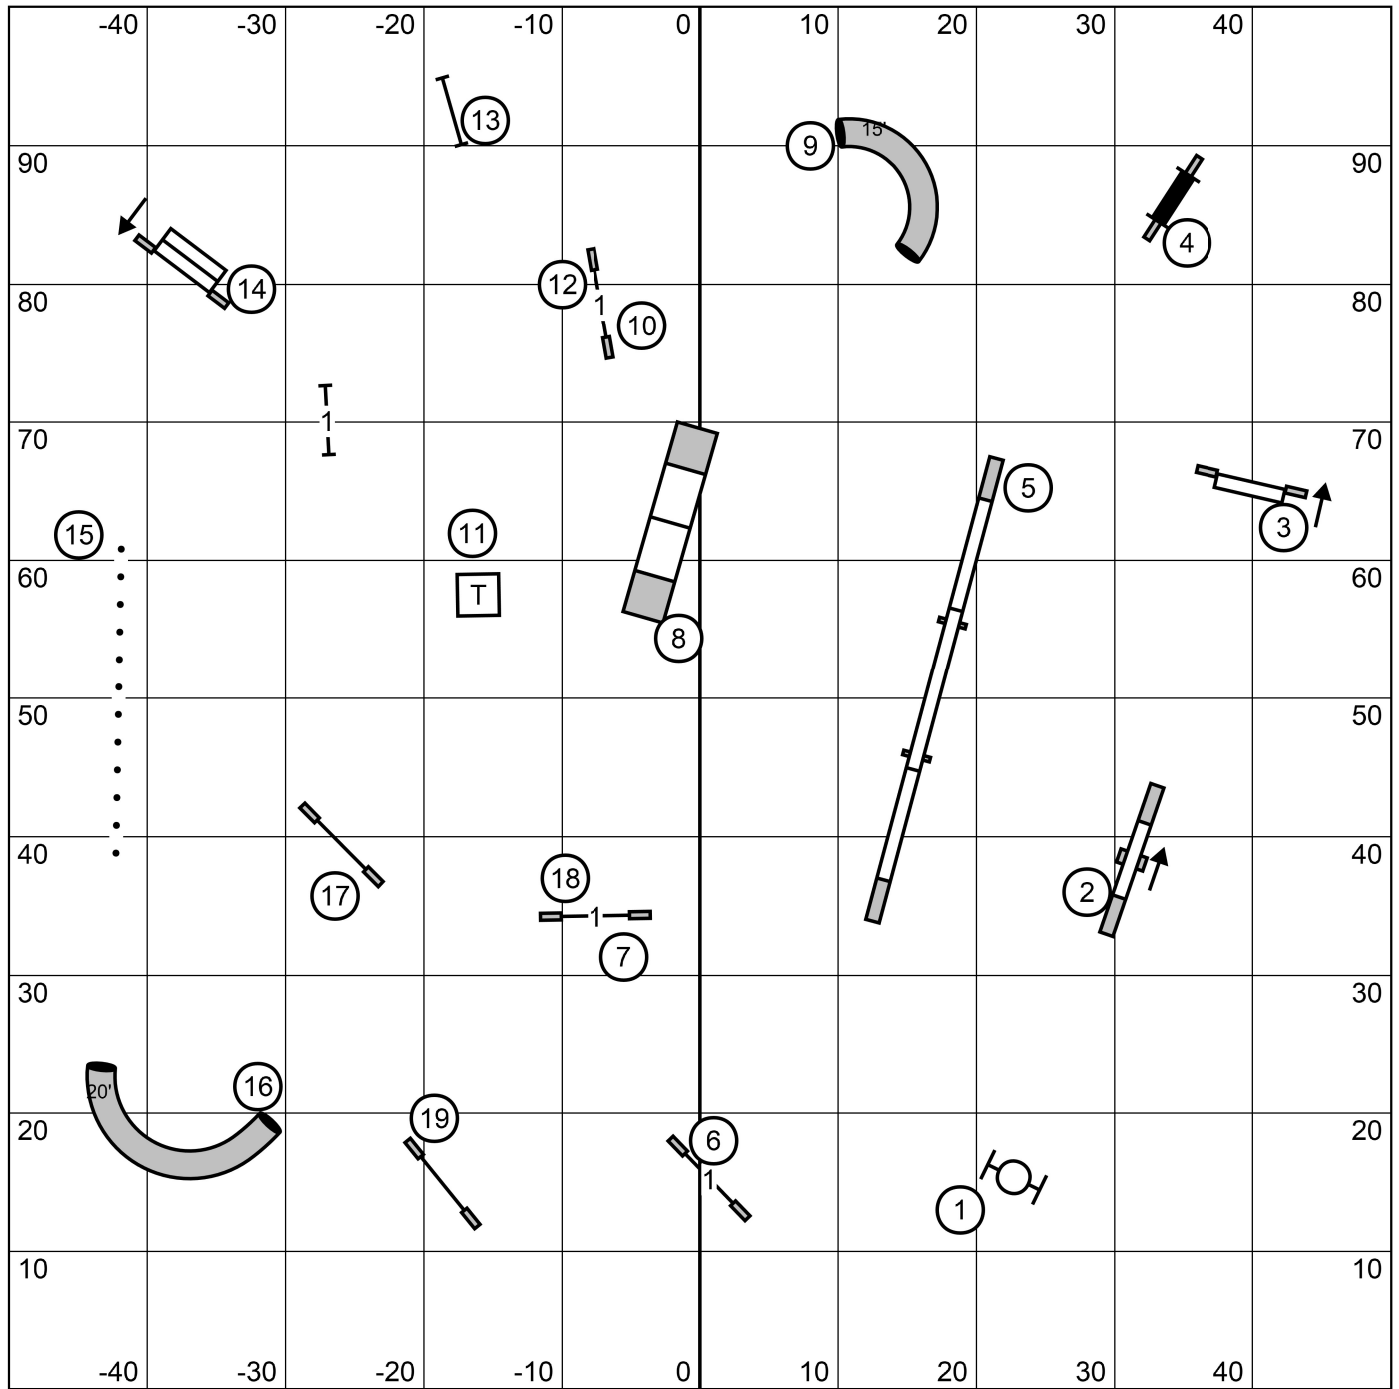

Enter

T/S

Exit

Premier Standard Course Times		
Hgt	Regular	Preferred
4	NA	74 sec
8	69 sec	70 sec
12	65 sec	65 sec
16	60 sec	60 sec
20	55 sec	65 sec
24	60 sec	NA
24C	55 sec	NA

NORCAL Golden Retriever Club
 Saturday, May 25, 2024
Premier Standard
 Judge: Kenneth Boyd

Next dog in line - please enter
 when dog on course approaches
 dog walk #15

Exit

T/S

Enter

Next dog in line - please enter
when dog on course leaves
table #11

NORCAL Golden Retriever Club
Saturday, May 25, 2024
Excellent / Masters Standard
Judge: Kenneth Boyd

Exit

T/S

Enter

Next dog in line - please enter when dog on course goes over jump #15

NORCAL Golden Retriever Club
 Saturday, May 25, 2024
Novice Standard
 Judge: Kenneth Boyd

Please keep your dog on leash until the dog before you is under control

Exit

T/S

Enter

Next dog in line - please enter
when dog on course leaves
table #10

NORCAL Golden Retriever Club
Saturday, May 25, 2024
Open Standard
Judge: Kenneth Boyd

Enter

T/S

Exit