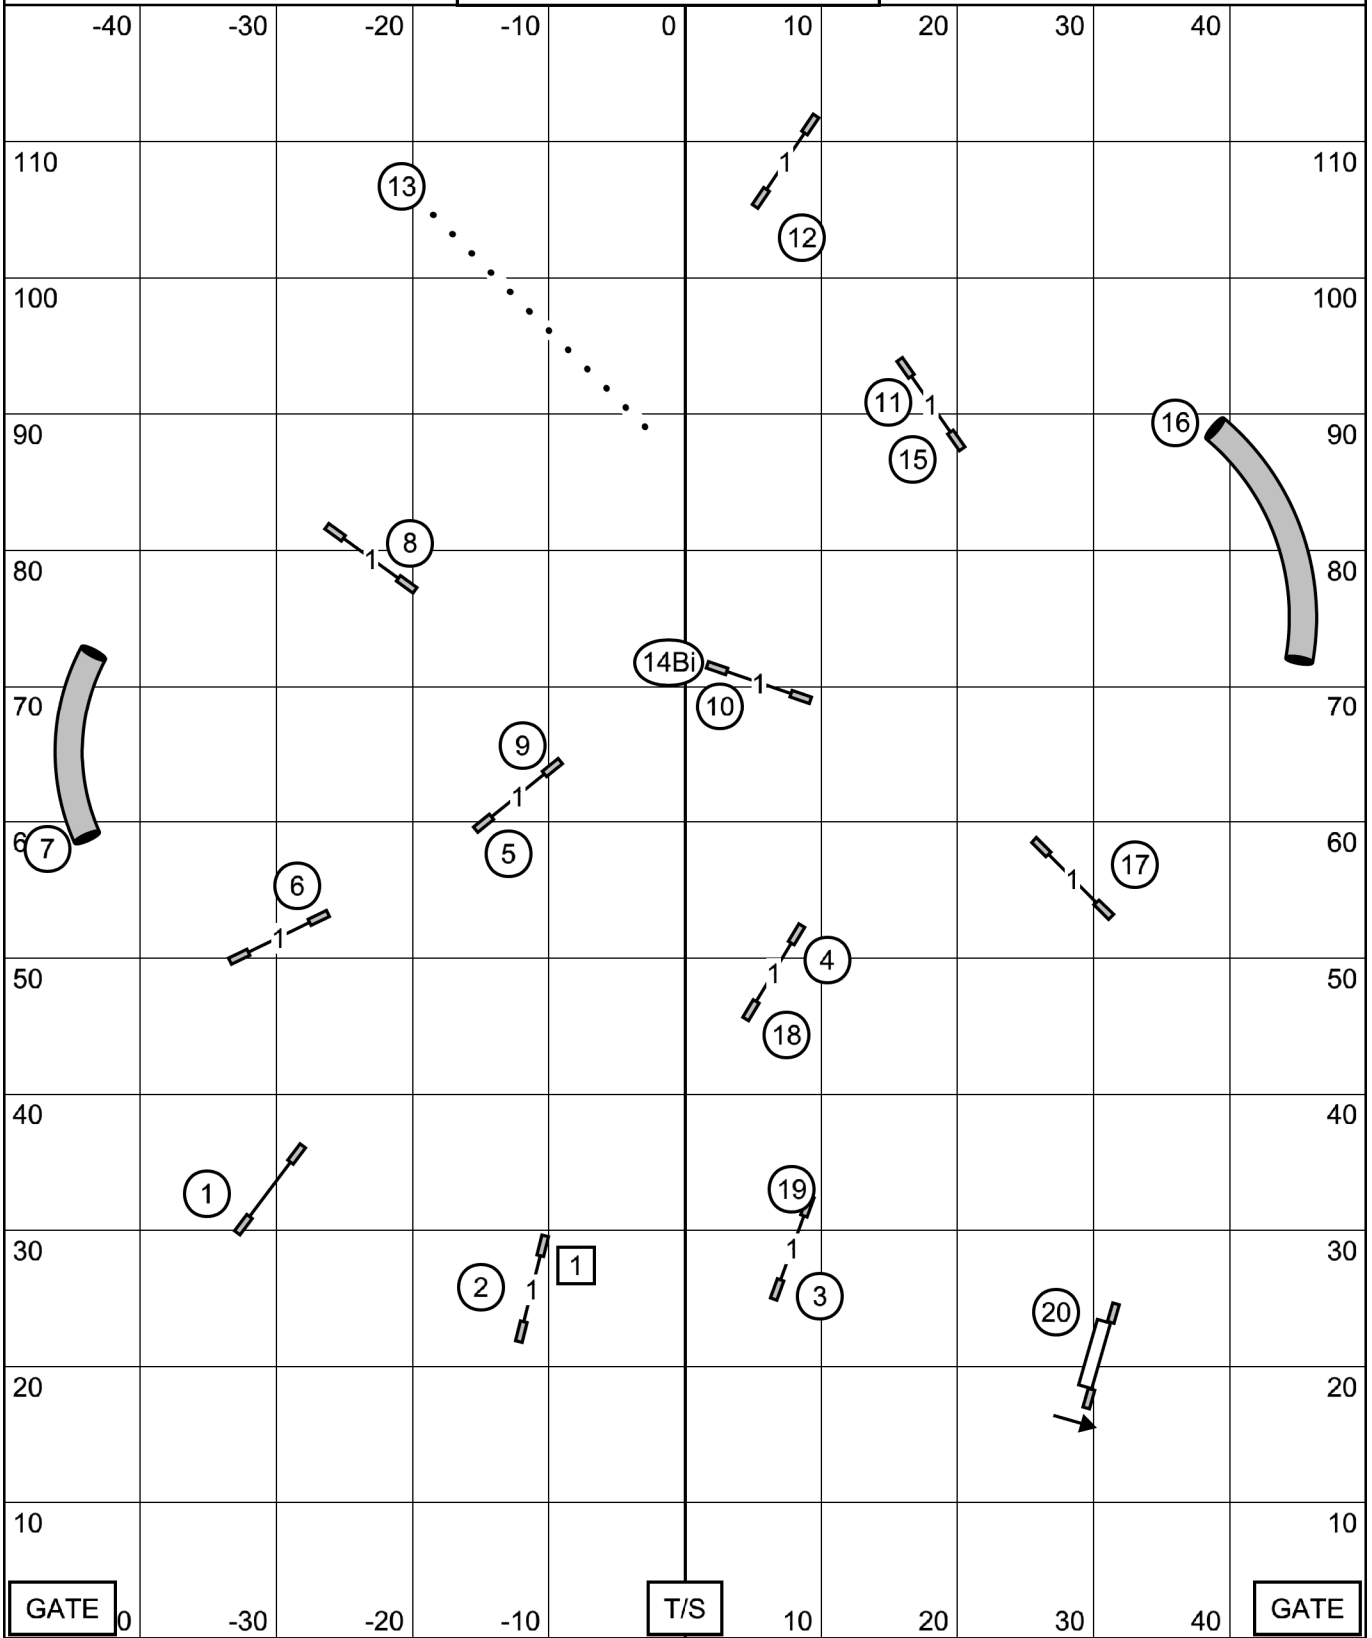

PREMIER JWW
NORCAL Golden Retriever Club
Woodland, CA
Saturday, May 25, 2024
Surface - Outdoors on Grass
Judge - Michelle Persian