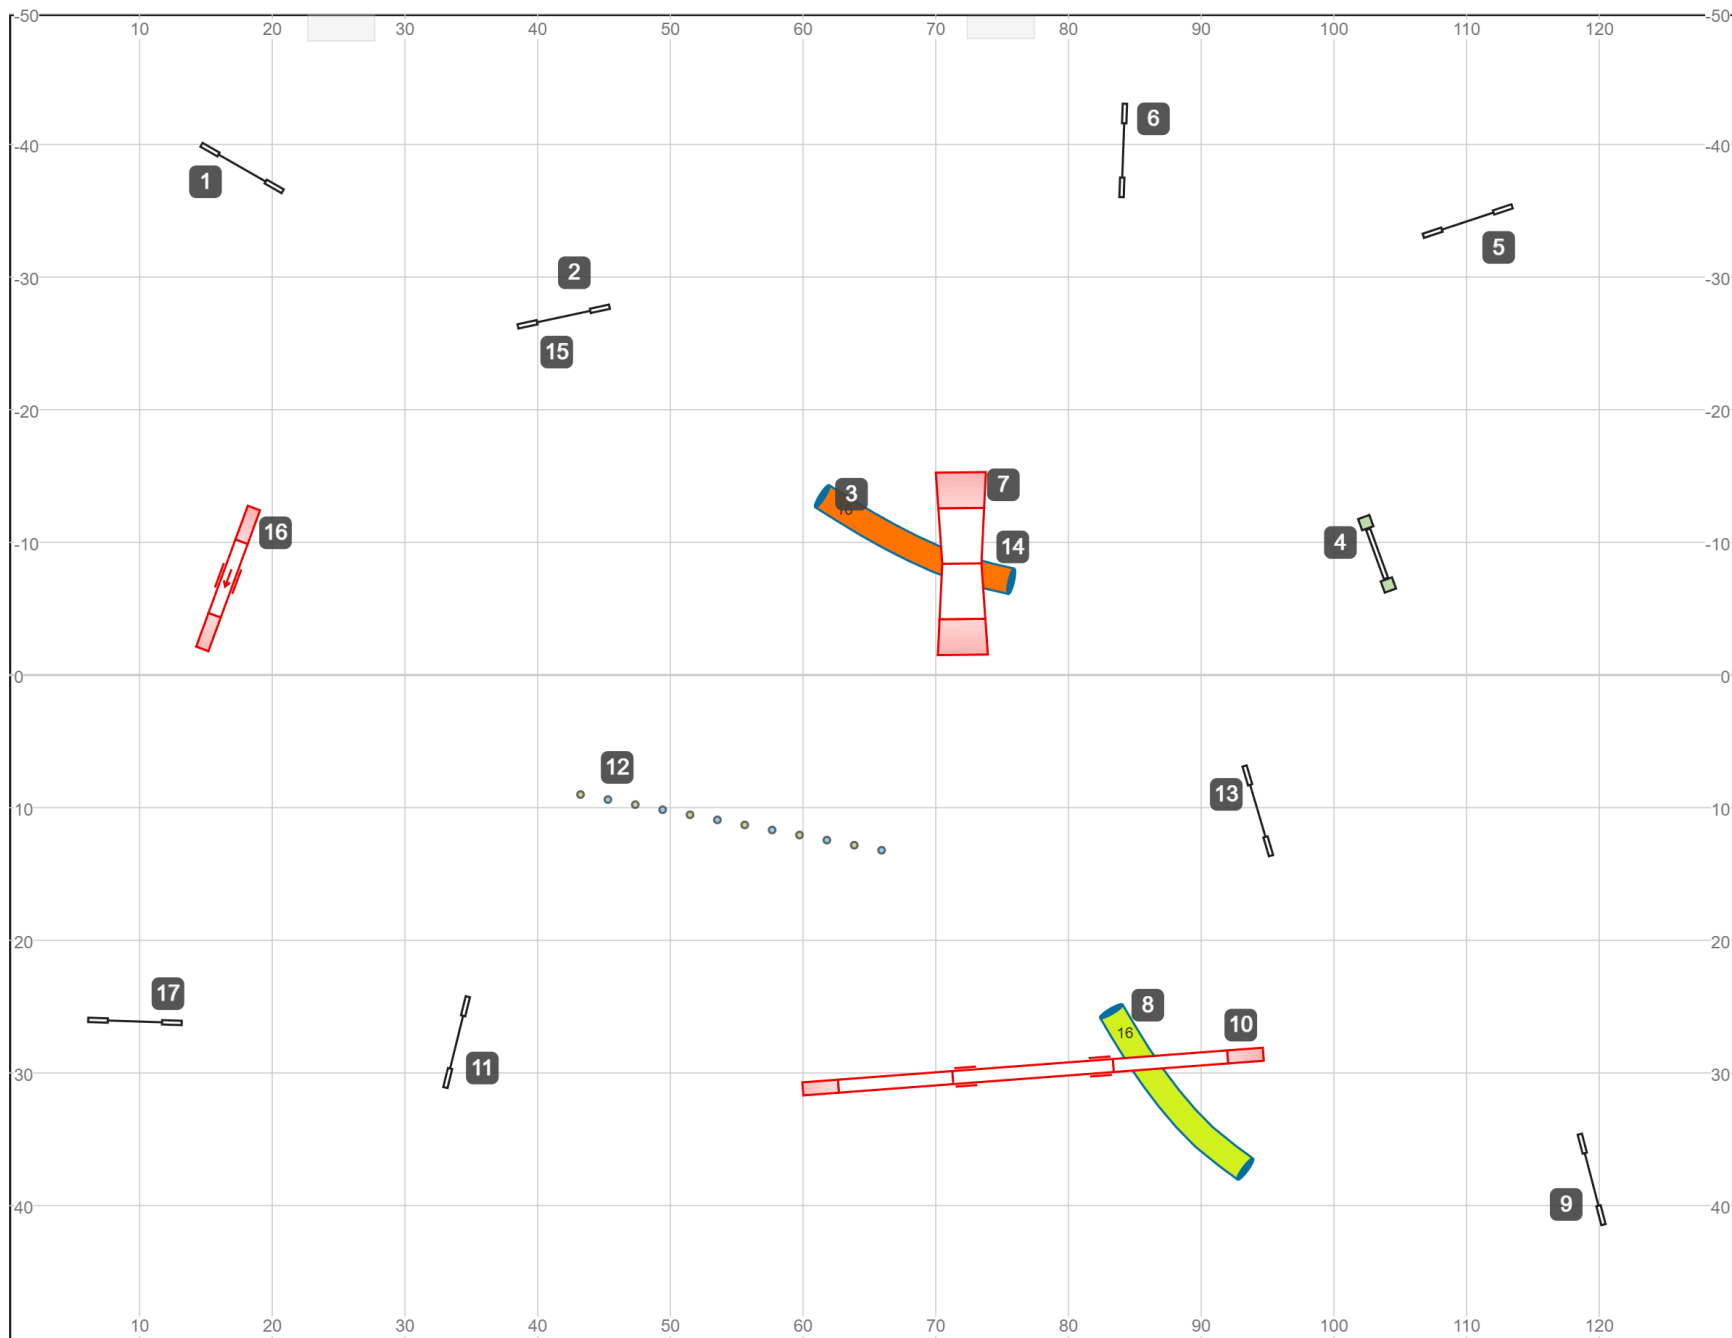

NORCAL Golden Retriever Club - 25 May 2024 AKC ISC - Agility 1 - Designer:Jan Egil Eide / Judge:Bill Pinder

Path length (ft):588.1