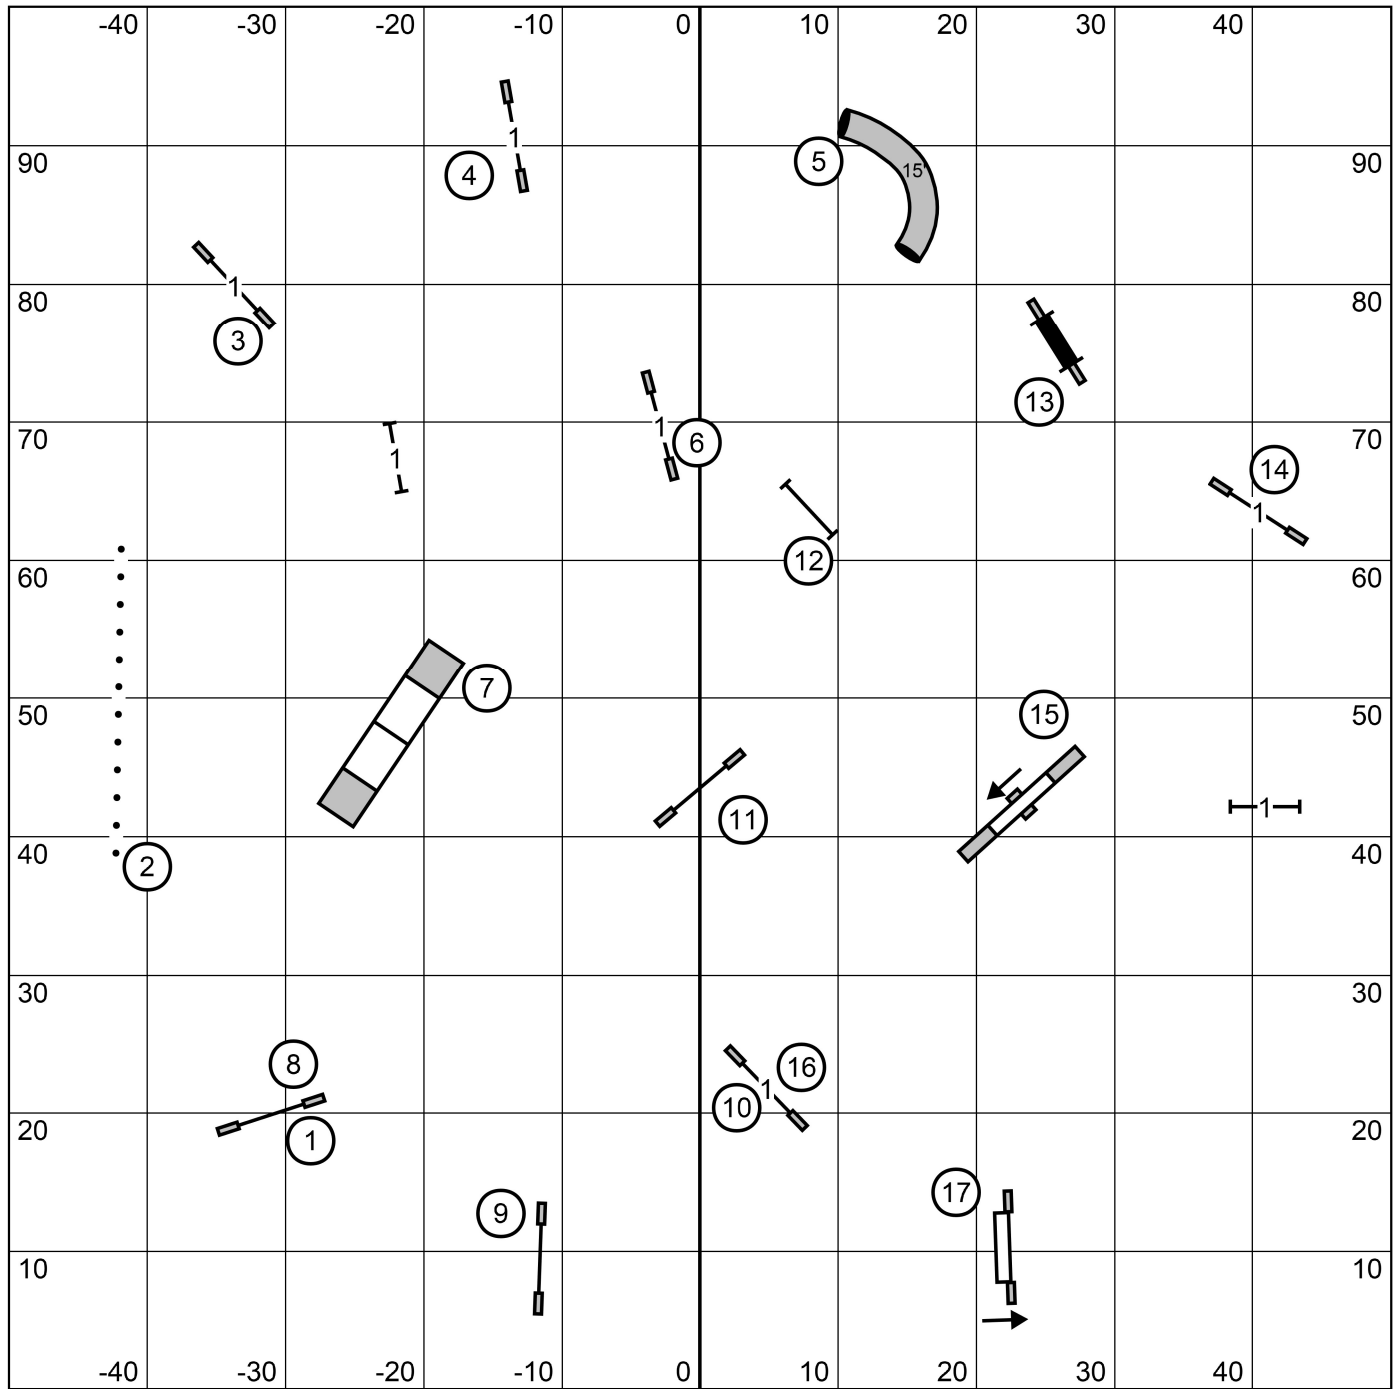

Next dog in line - please enter
 when dog on course approaches
 dog walk #15

Exit

T/S

Enter

Next dog in line - please enter
when dog on course leaves
table #11

NORCAL Golden Retriever Club
Saturday, May 25, 2024
Excellent / Masters Standard
Judge: Kenneth Boyd

Exit

T/S

Enter

Next dog in line - please enter when dog on course goes over jump #15

NORCAL Golden Retriever Club
 Saturday, May 25, 2024
Novice Standard
 Judge: Kenneth Boyd

Please keep your dog on leash until the dog before you is under control

Exit

T/S

Enter

Next dog in line - please enter
when dog on course leaves
table #10

NORCAL Golden Retriever Club
Saturday, May 25, 2024
Open Standard
Judge: Kenneth Boyd

Enter

T/S

Exit