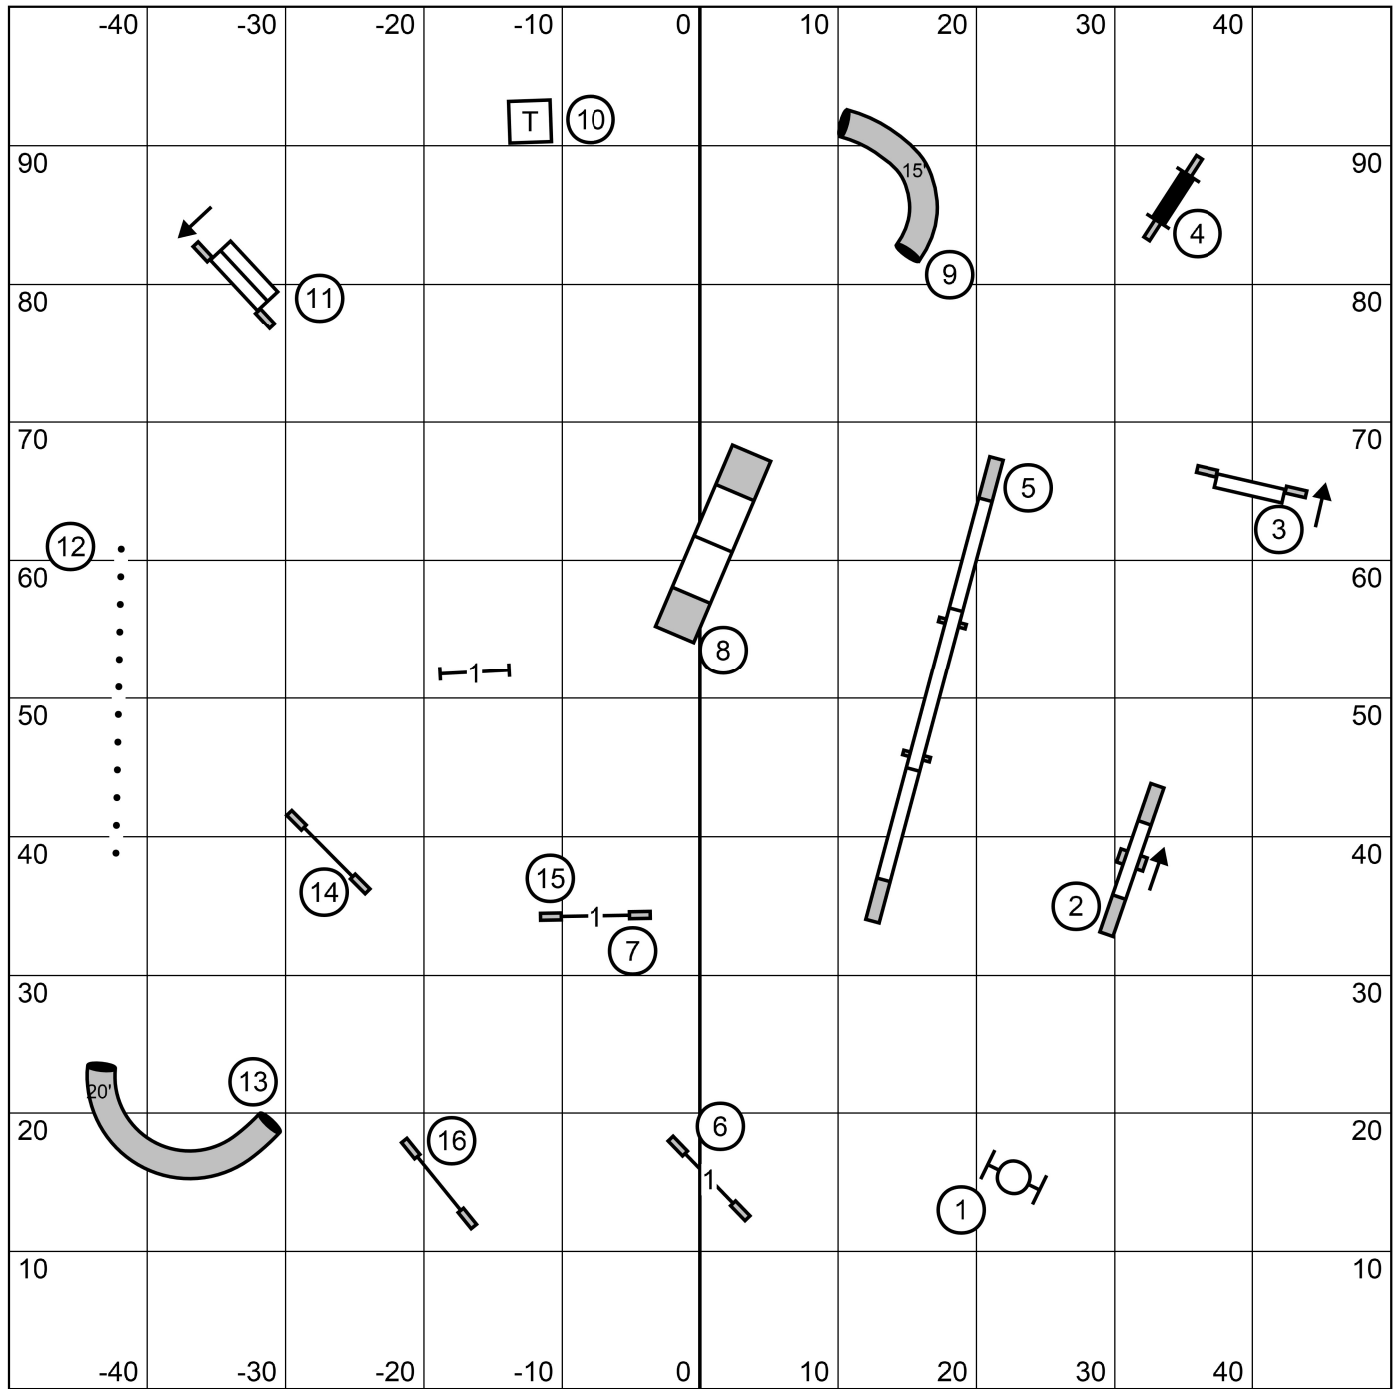

Next dog in line - please enter
 when dog on course approaches
 dog walk #15

Exit

T/S

Enter

Next dog in line - please enter
when dog on course leaves
table #11

NORCAL Golden Retriever Club
Saturday, May 25, 2024
Excellent / Masters Standard
Judge: Kenneth Boyd

Exit

T/S

Enter

Next dog in line - please enter when dog on course goes over jump #15

NORCAL Golden Retriever Club
 Saturday, May 25, 2024
Novice Standard
 Judge: Kenneth Boyd

Please keep your dog on leash until the dog before you is under control

Exit

T/S

Enter

Next dog in line - please enter
when dog on course leaves
table #10

NORCAL Golden Retriever Club
Saturday, May 25, 2024
Open Standard
Judge: Kenneth Boyd

Enter

T/S

Exit