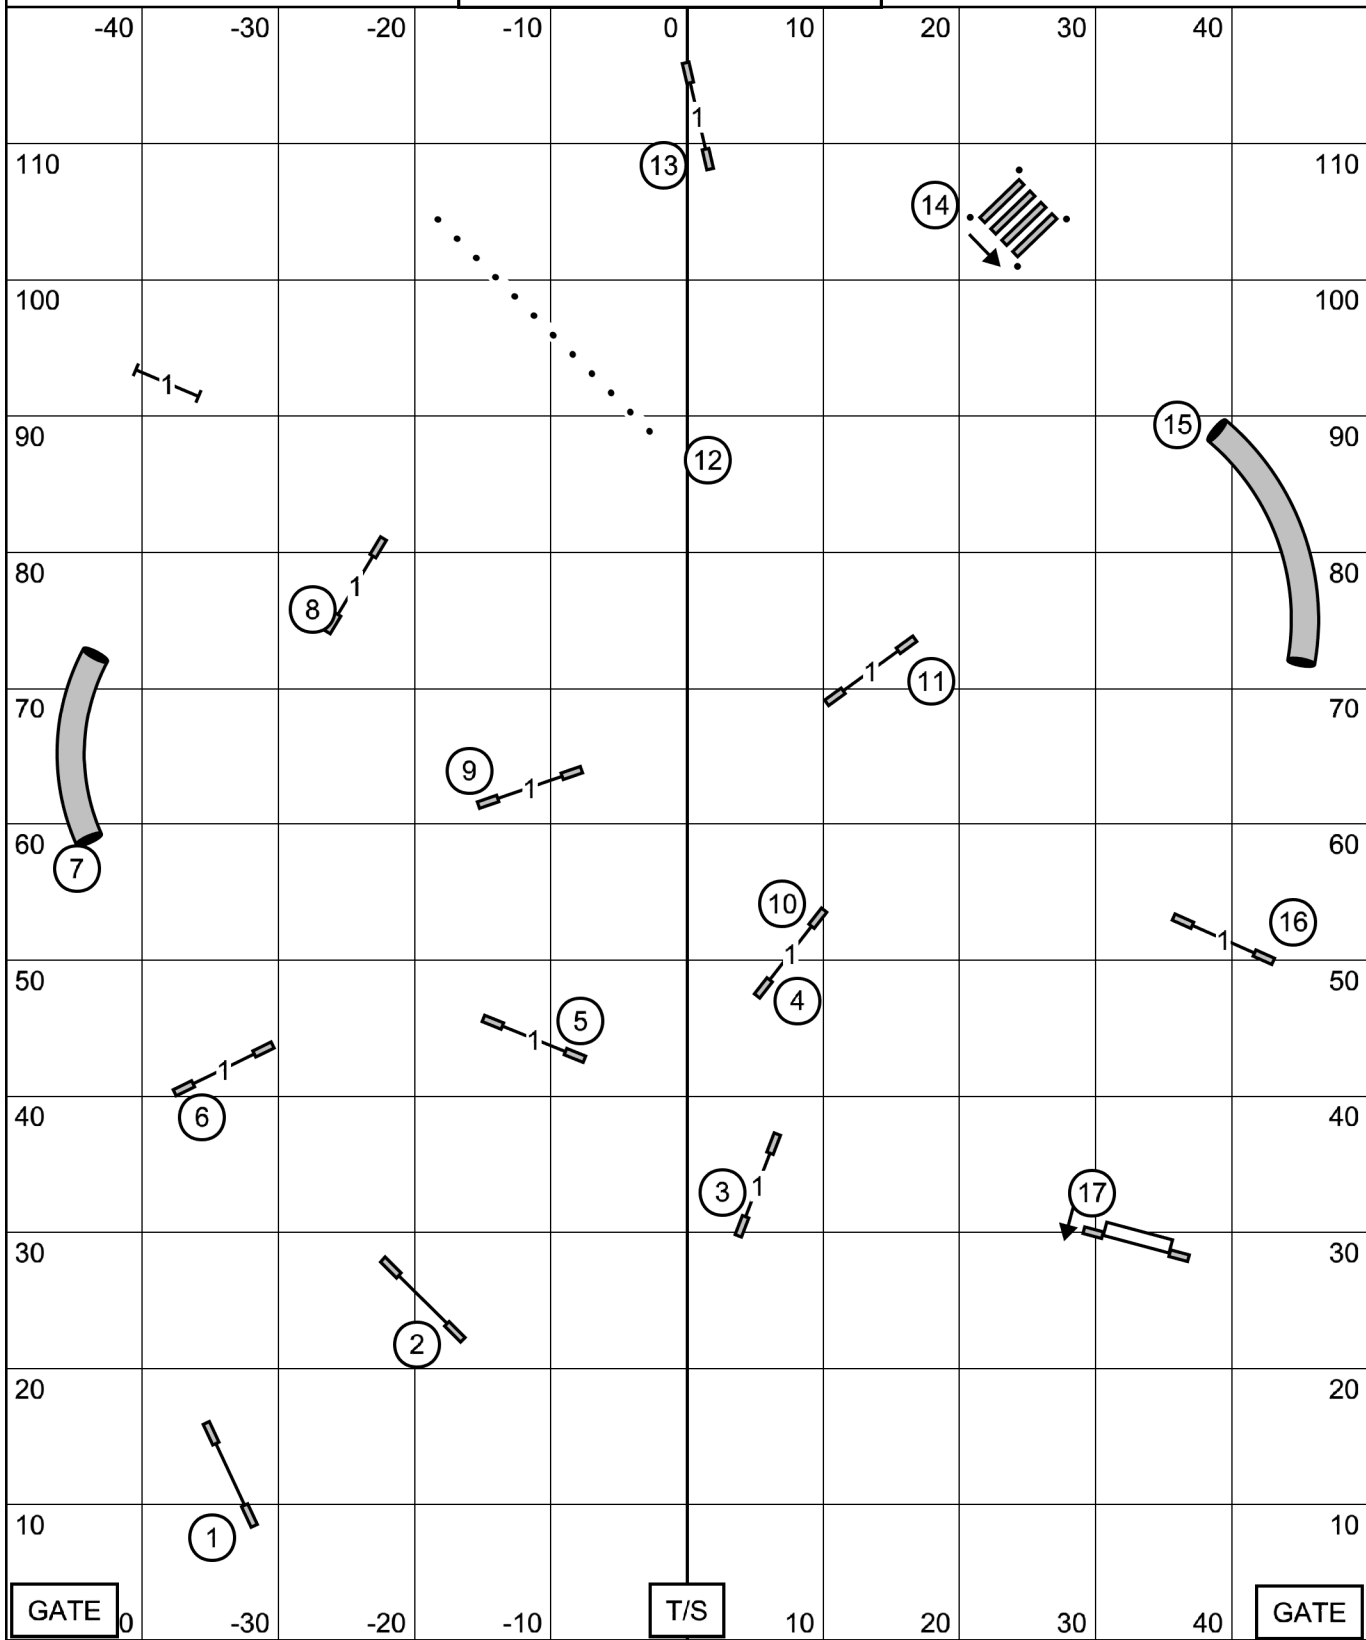

OPEN JWW
NORCAL Golden Retriever Club
Woodland, CA
Saturday, May 25, 2024
Surface - Outdoors on Grass
Judge - Michelle Persian