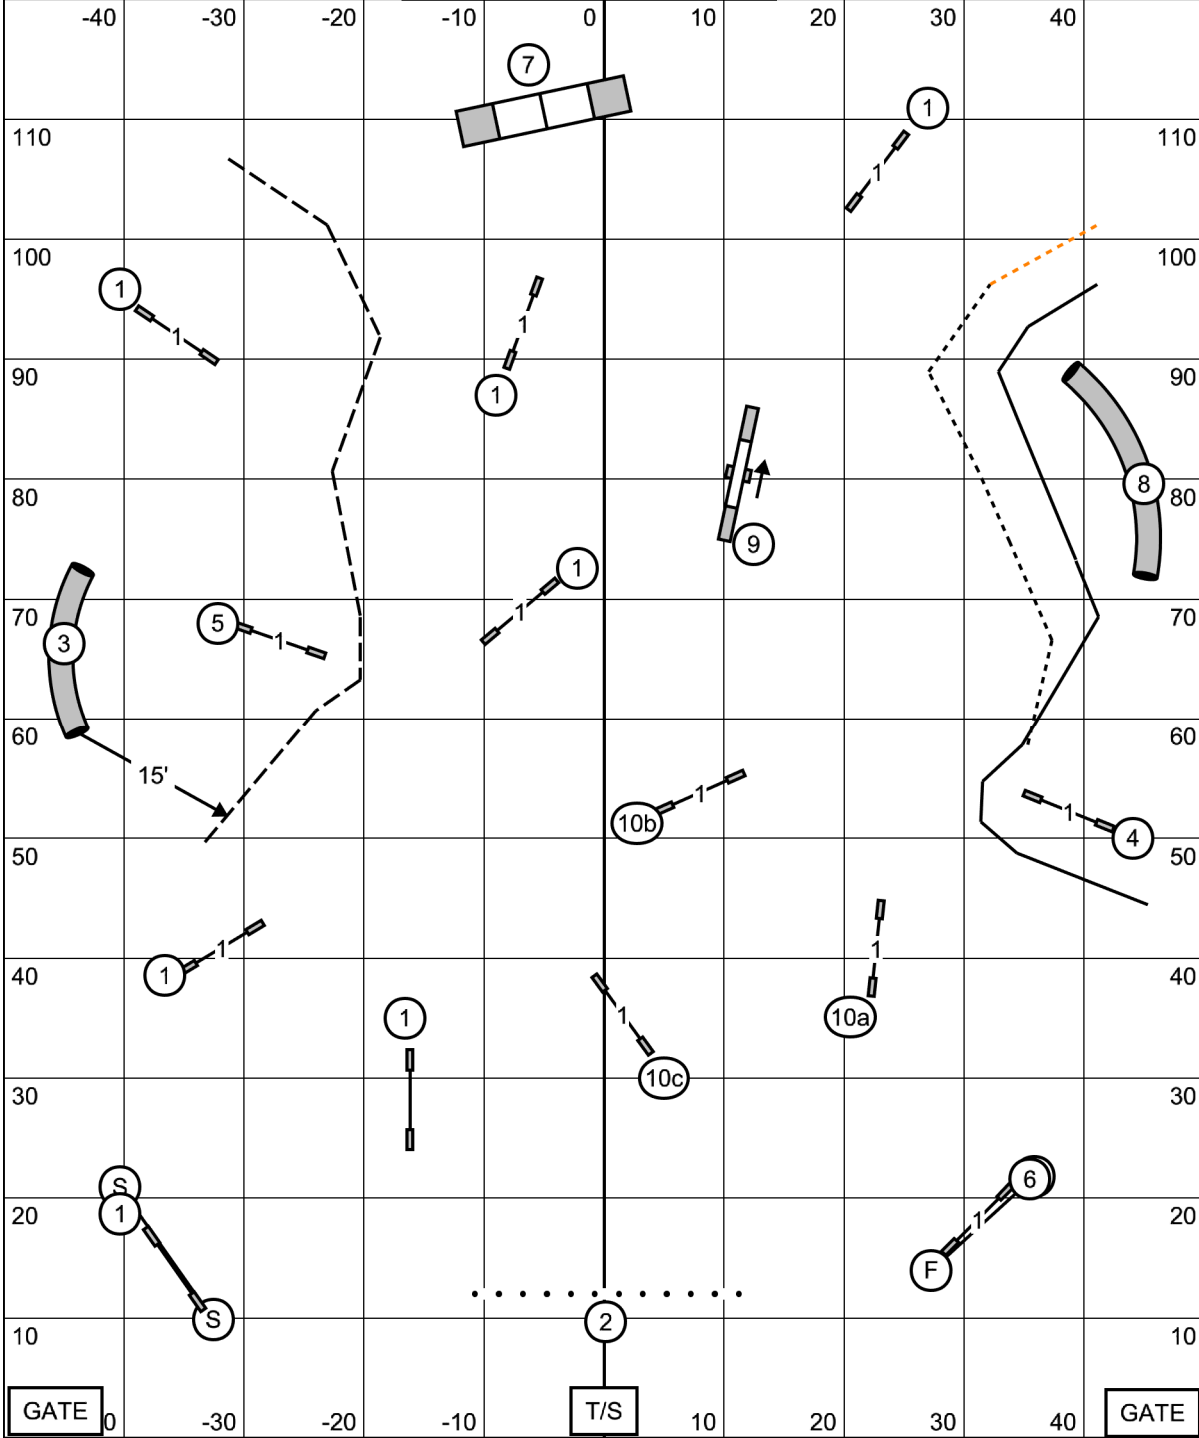

COMBINED FAST
NORCAL Golden Retriever Club
Woodland, CA
Saturday, May 25, 2024
Surface - Outdoors on Grass
Judge - Michelle Persian

FAST Time Allowed
4" Pref. = 41 sec.
8" Std. = 38 sec.
8" & 12" Pref. = 38 sec.
12" & 16" Std. = 35 sec.
16" & 20" Pref. = 35 sec.
20", 24" & 24C" Std. = 32 sec.

GATE 0   -30   -20   -10   **T/S**   10   20   30   40   **GATE**

Novice = 50 pts. needed to qualify
4-8 OR 8-4 in flow
Solid Line

Open = 55 pts needed to qualify
8-4 OR 4-8 in flow
Solid to Dotted Line

EX/MASTER = 60 pts. needed to qualify
1-3-5 or 5-3-1 In flow
Dashed Line

Start and Finish are Bi-Directional

10 combination:
Novice - Do 1 jump for 10 points
Open - Do 2 of the jumps for 10 points
Excellent/Masters - Do all 3 of the jumps in any order for 10 points