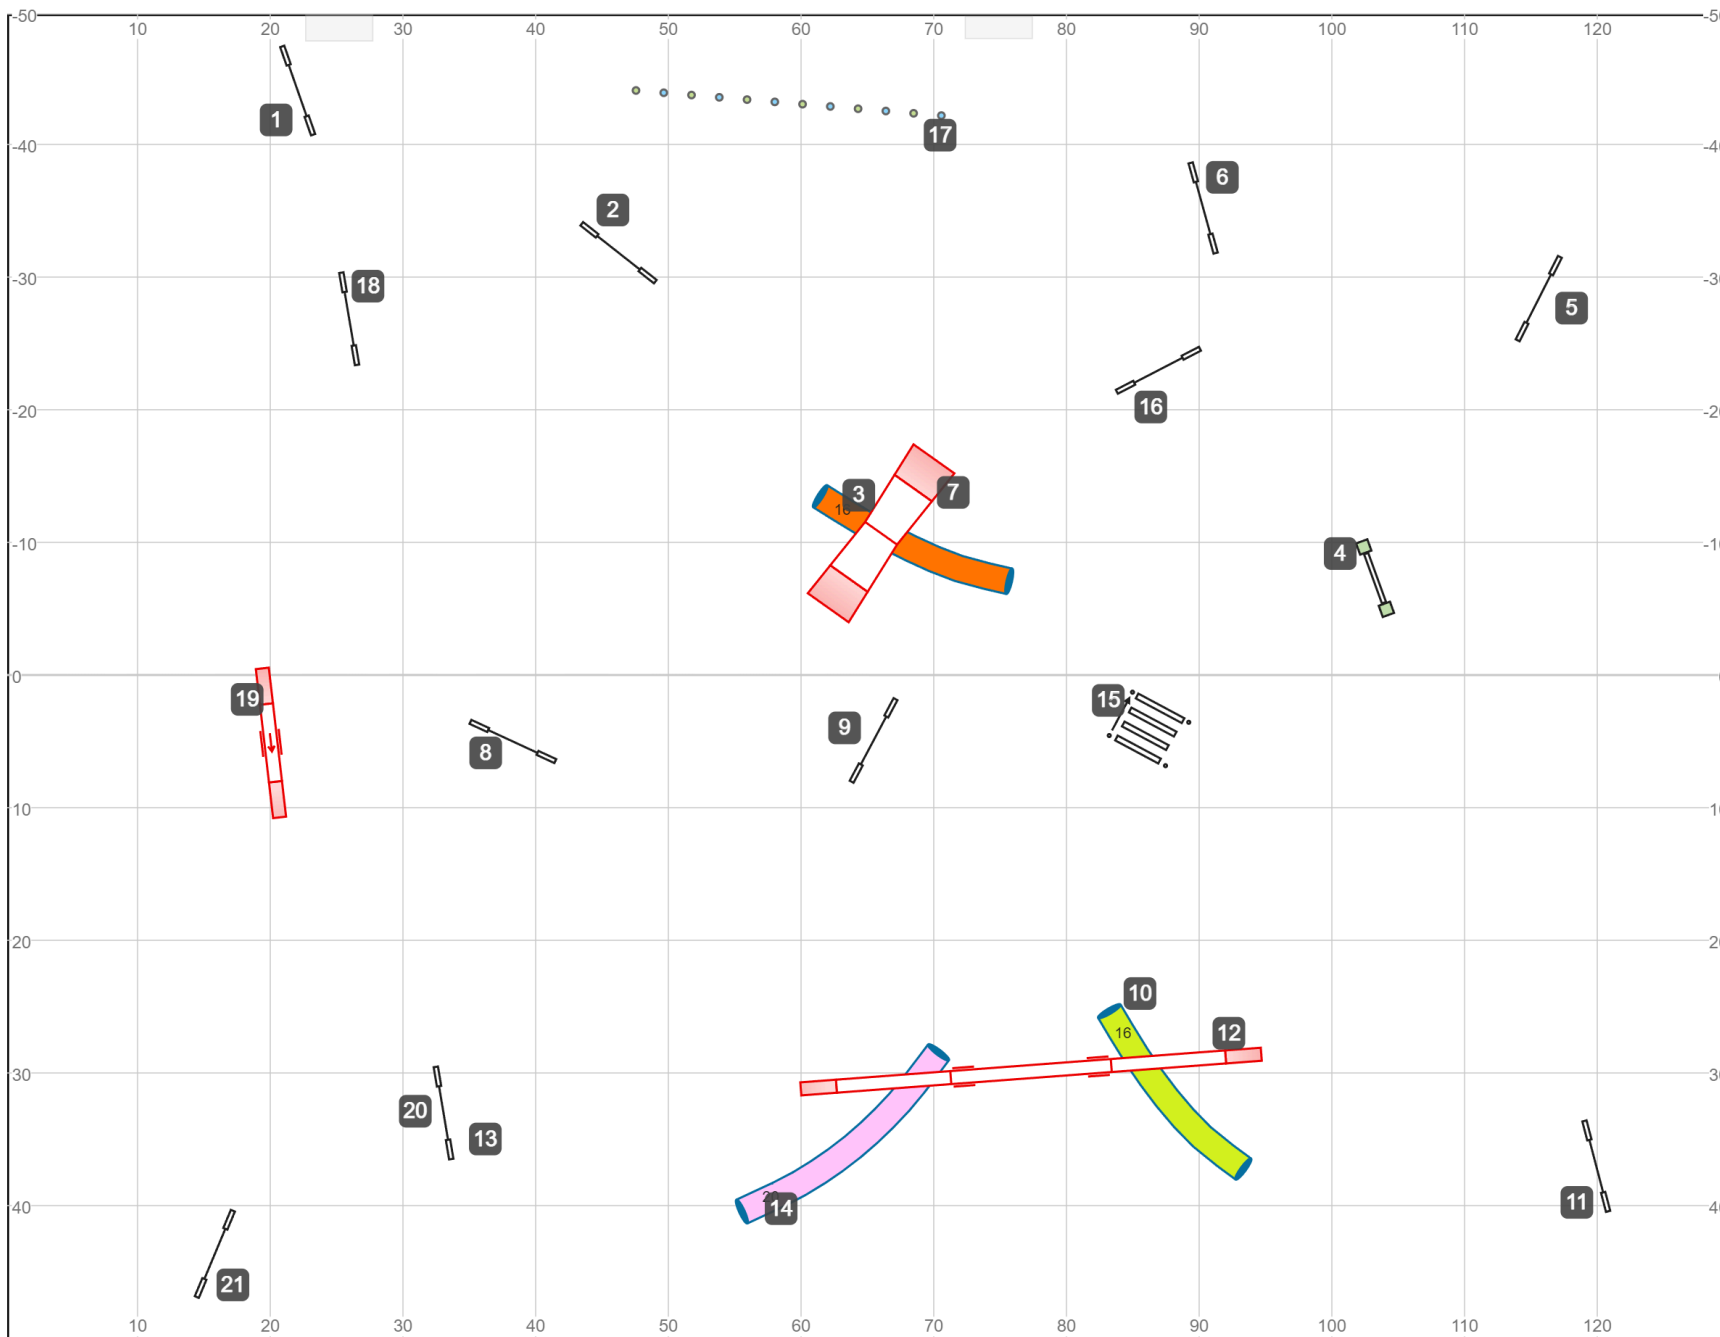

NORCAL Golden Retriever Club - 25 May 2024 AKC ISC - Agility 2 - Designer:Jan Egil Eide / Judge:Bill Pinder

Path length (ft):711.7